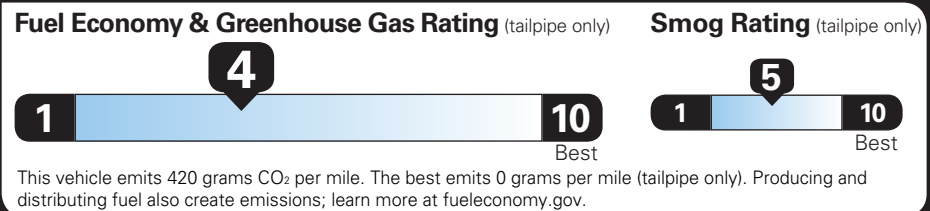

EPA DOT Fuel Economy and Environment

Gasoline Vehicle

Fuel Economy

21 MPG
combined city/hwy

18 MPG
city

27 MPG
highway

4.8 gallons per 100 miles

You spend $2,250 more in fuel costs over 5 years compared to the average new vehicle.

Large cars range from 14 to 103 MPG. The best vehicle rates 136 MPGe.

Annual fuel cost $1,950